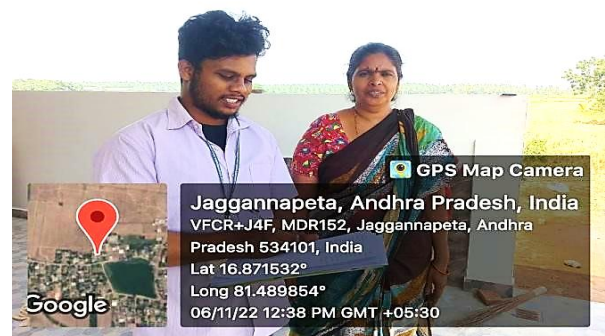

SRI VASAVI ENGINEERING COLLEGE (Autonomous)

PEDATADEPALLI, TADEPALLIGUDEM-534 101

Department of Artificial Intelligence and Machine Learning

Community Service Projects during Academic Year 2022-23

Team-1

S.No	Roll.No	Student Name	Name of the Guide	Project Title
1.	21A81A6101	Addepalli Sai Lakshmi	Mrs. M Kiranmayi	Online Banking
2.	21A81A6103	Ambati Karteek Kishor		
3.	21A81A6104	Atragadda Durga Sai Ganesh		
4.	21A81A6105	Bethireddy Pavani Annapurna		
5.	21A81A6106	Bokka Subhakar Babu		
6.	21A81A6107	Bomma Sai Nivesh		
7.	21A81A6108	Chintalapudi Kanaka Padma Sai Saketh		
8.	21A81A6109	Chataparthi G V Satyanarayana		
9.	21A81A6110	Chirigina Hemanth Nagendra Kumar		
10.	21A81A6111	Chitlu Devisri		
11.	21A81A6112	Dirisina Nithin		
12.	21A81A6113	Dommeti Manjusha		
13.	21A81A6114	Dusanapudi Gayathri		
14.	21A81A6115	Ganapathineedi Naga Sai Naveen		

○ Gallery